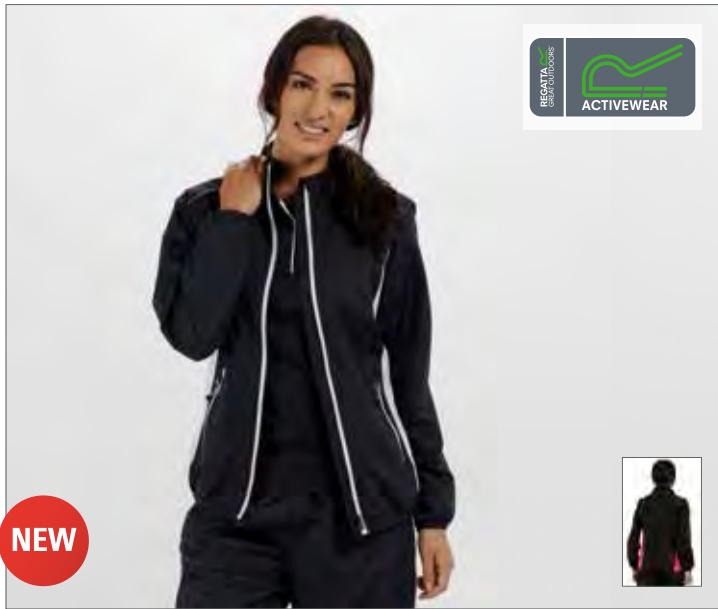

NEW

RGA4130 | TRA413 **Womens Athens Tracksuit Jacket**

100% Polyester
34 (8), 36 (10), 38 (12), 40 (14), 42 (16)
275 g/m²

Regatta Activewear

BLACK/CLASSIC RED | **BLACK/HOT PINK** | **NAVY/WHITE**

Polyester-Mesh-Futter | Dauerhaft wasserabweisende Ausstattung | Kinnschutz | Reflektierende Paneele an den Schulternähten | Stretcheinfassungen an Kragen, Ärmeln und Saum vermeiden das Eindringen von Regen | Zwei Reißverschlusstaschen | Taillierter Schnitt

Farbe	Größen	1	ab 16	ab 160
Coloured	34 (8) - 42 (16)	32,90	29,90	27,90