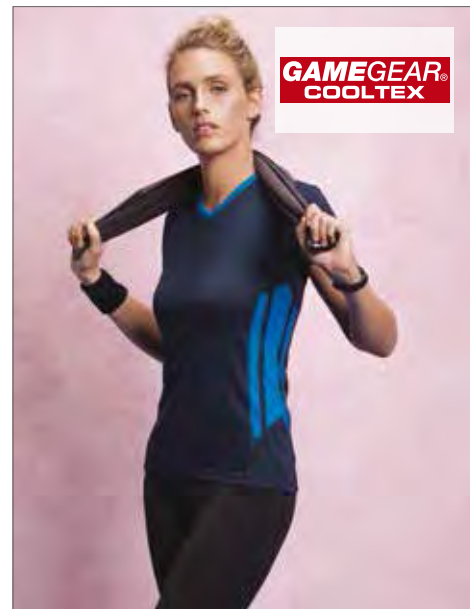

GAMEGEAR®
COOLTEX

K940 | KK940 **Women's Training T-Shirt**

100% Polyester
34 (XS/8), 36 (S/10), 38 (M/12), 40 (L/14), 42 (XL/16)
140 g/m²

Gamegear Cooltex

FLUORESCENT LIME/BLACK	FLUORESCENT ORANGE/BLACK
FLUORESCENT PINK/BLACK	NAVY/ELECTRIC BLUE

Atmungsaktives Material / Klimamanagement | Polyester Mikro-Netz | Kontrastfarbener Streifen an den Seitenelementen | Kontrastfarbener V-Neck Kragen aus Shirt-Material | Kontrastfarbene Seitenelemente | Vorne gerader Saum, hinten abgerundeter Saum

Farbe	Größen	1	ab 25	ab 250
Coloured	34 (XS/8) - 42 (XL/16)	17,14	15,48	14,66