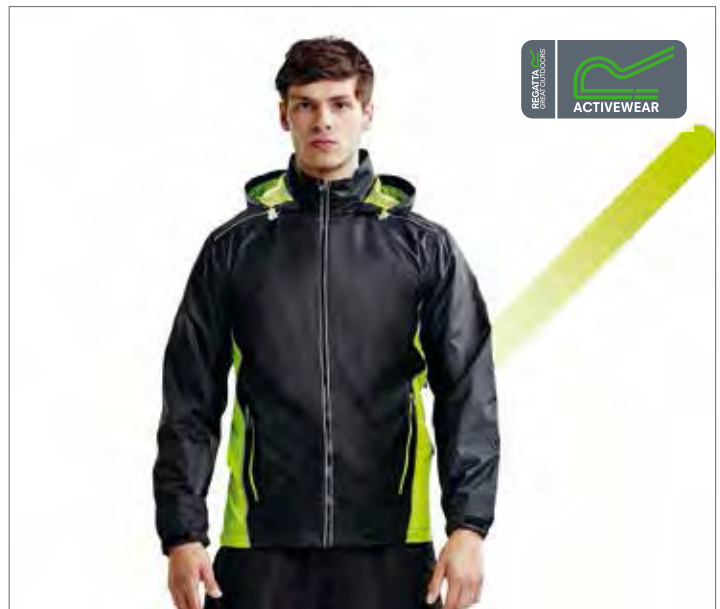

RGA479 | TRW479 **Moscow Shell Jacket**

100% Polyamid
S, M, L, XL, XXL
430 g/m²

Regatta Activewear

BLACK/CLASSIC RED | **BLACK/LIME ZEST** | **NAVY/WHITE**

Leichtes Isolite-Gewebe aus Polyamid | Wasserdichte (5.000 mm) und atmungsaktive Oberfläche | Verstellbare Kapuze | Mesh-Futter | Elastische Ärmelbündchen | Beschwerte Reißverschlussanhänger | Reflektierende Details

Farbe	Größen	1	ab 16	ab 160
Coloured	S- XXL	57,10	51,90	48,50