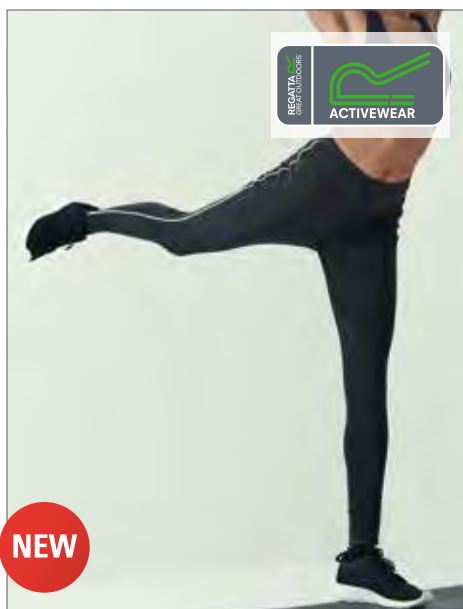

NEW

RGA3640 | TRJ364 **Womens Innsbruck II Legging**

85% Polyester / 15% Elasthan
34 (8), 36 (10), 38 (12), 40 (14), 42 (16)
110 g/m²

Regatta Activewear

BLACK

Isoflex-Polyester | Hoher Stretch-Elasthan Gehalt | Verstellbarer Taillendruck | Seitlich reflektierende Einsätze

Farbe	Größen	1	ab 24	ab 240
Black	34 (8) - 42 (16)	24,10	21,90	20,50