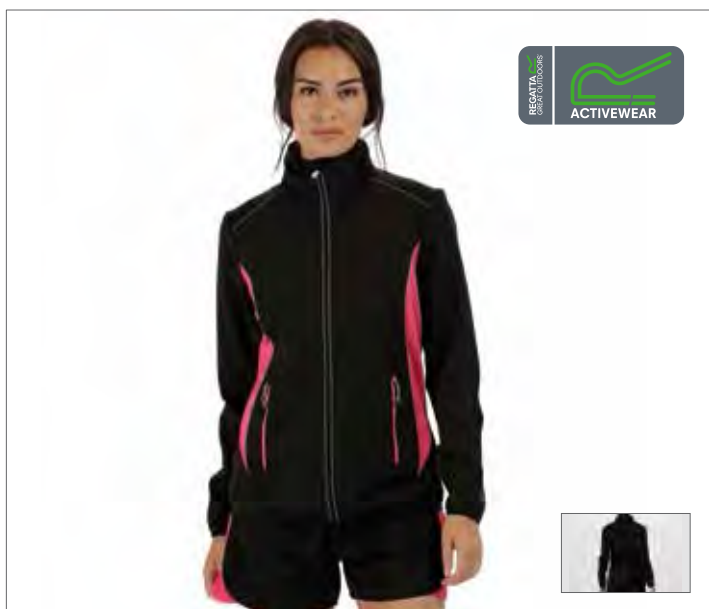

RGA691 | TRA691 **Women`s Sochi Softshell Jacket**

96% Polyester / 4% Elasthan
34 (8), 36 (10), 38 (12), 40 (14), 42 (16)
320 g/m²

Regatta Activewear

BLACK/CLASSIC RED **BLACK/HOT PINK** **NAVY/WHITE**

Leichtes wind- und wasserabweisendes Softshell-Gewebe | Seitliche Stretcheinsätze aus Extol | Hochschließender Kragen | Rückenteil aus dehnbarem aufgerautem Gewebe | Elastische Bündchen an Saum und Kragen | Verriegelbarer Reißverschlussanhänger | Saumschnürzug | Reflektierende Details

Farbe	Größen	1	ab 16	ab 160
Coloured	34 (8) - 42 (16)	52,70	47,90	44,70